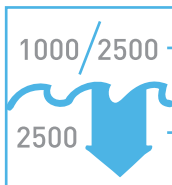

STELLA 1000 / 2500UW

BOOST MODE

'BOOST MODE' can run in air momentarily for 30 seconds, in order to take a photo.

'BOOST MODE' Underwater can run continuously at 2500 Lumens

*[Stella should be turned back down when not needed to extend runtime in boost mode]