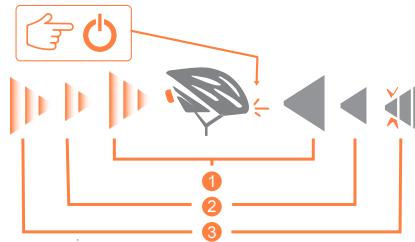

VIS360

VIS360® / VIS360 Plus®

FL1 STANDARD

LUMENS

600

HIGH	600
MED	300
LOW	150
PULSE	150
ADVENTURE MODE	70

RUN-TIME

HIGH	2:00
MED	4:00
LOW	8:00
PULSE	16:00
ADVENTURE MODE	20:00

*Specifications subject to change.

VIS 360 POWER ON/MODES

Press Power button for 1 sec. to turn on light.

Press the power button again to cycle through the various modes of light.

*Headband only comes with VIS360 Plus

TRAVEL LOCKOUT MODE

Press Power button for 4 sec to activate/deactivate Travel Lockout Mode

POWER OFF

Press Power button for 1 sec. to turn off light

LOW BATTERY WARNING & SHUTOFF

Light will start flashing when battery level reaches 10%