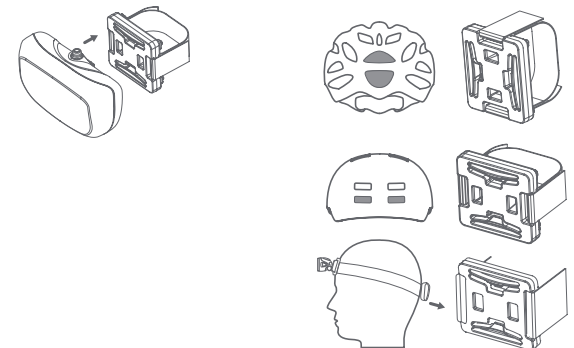

MOUNTING

HEADLIGHT MOUNT

Befestigung Frontlicht / Monture éclairage frontal

TAIL LIGHT MOUNT

Befestigung Rücklicht / Monture de feu arrière

2 Year Warranty When Purchased Through an Authorized Dealer

For more information visit lightandmotion.com/pages/warranty-policy