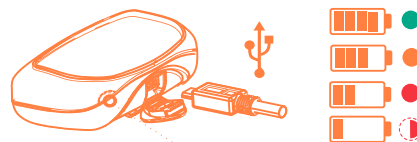

CHARGING - USB

Charge time: 6HRS or Solid Green Light