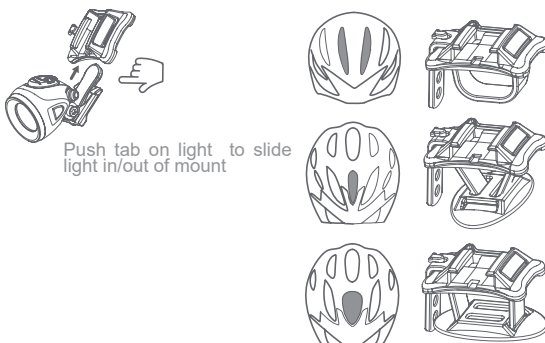

MOUNTING

HEADLIGHT MOUNT

Befestigung Frontlicht / Monture éclairage frontal